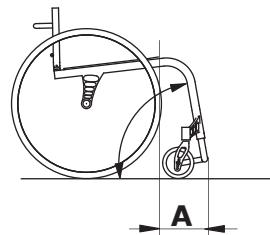

Distance between the hub centre and back-rest ⑥

- 9 cm (standard) 7 cm
 0 cm (biamputated) 11 cm
 3 cm 12 cm
 5 cm

Back-rest tilt ⑦

- 89°
 91° (standard)
 93°

Front frame opening ⑧

- 83° A = 14 cm (standard)
 75° A = 19 cm

Rear wheel camber ⑨

- 1° 2°
 3° 4°

Side guards ⑩

- Aluminium with carbon fibre wing
 Detachable **\$280.00**
 Aluminium with straight carbon fibre **\$175.00**
 Detachable **\$350.00**

Height adjustable from 22 to 28cm "L" arm-rest, detachable ⑪

- \$210.00**
 Tip-up **\$74.00**
Elbow-rest
 Tubular
 Straight (26 cm long)
 Classic (23 cm long)
 Classic (30 cm long)

Locks ⑫

- Scissor lock
 Standard lock
 Pull lock

Revolving anti-tip device ⑬

- Right **\$172.00**
 Left **\$172.00**