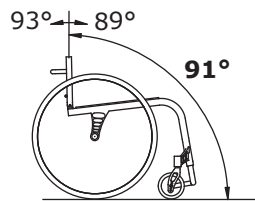

Tubular single titanium foot-rest ④

- Open
 Carbon fibre closed **\$113.00**
 Tilt adjustable Carbon fibre closed **\$210.00**

Pushing handles ⑤

- Without
 Fixed pushing handles
 Height adjustable pushing handles **\$177.00**
 Foldable pushing handles **\$385.00**

Distance between the hub centre and back-rest ⑥

- 9 cm (standard) 7 cm
 0 cm (biamputated) 11 cm
 3 cm 12 cm
 5 cm

Back-rest tilt ⑦

- 89°
 91° (standard)
 93°

Front frame opening ⑧

- 83° A = 14 cm (standard)
 75° A = 19 cm

Rear wheel camber ⑨

- 1° 2°
 3° 4°

Side guards ⑩

- Aluminium with carbon fibre wing
 Detachable **\$280.00**
 Aluminium with straight carbon fibre **\$175.00**
 Detachable **\$350.00**

Height adjustable from 22 to 28cm "L" arm-rest, detachable ⑪

- \$210.00**
 Tip-up **\$74.00**
Elbow-rest
 Tubular
 Straight (26 cm long)
 Classic (23 cm long)
 Classic (30 cm long)

Locks ⑫

- Scissor lock
 Standard lock
 Pull lock

Revolving anti-tip device ⑬

- Right **\$172.00**
 Left **\$172.00**