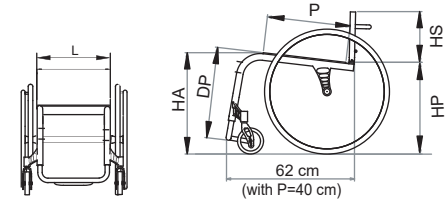

Frame colour ①

1. ☐ Shiny titanium ☐ Natural titanium

Uphostery ②

1. ☐ Tension adj nylon back-rest
   ☐ Breathable tension adj back-rest
   ☐ Without back-rest **$-50.00**
   ☐ Without seat

Back-rest upholstery colour ③

1. ☐ Black
   ☐ Coloured **$47.00**
   (available colours: orange, red, green, cornflower, light blue)
   ☐ Jacquard **$420.00**
   (specify pattern)
   ☐ Jacquard **$525.00** + Ipad sleeve + Pochette
   (specify pattern)