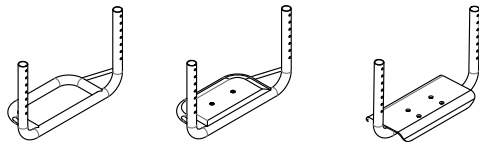

Tubular single titanium foot-rest ④

1. ☐ Open
   ☐ Carbon fibre closed **$113.00**
   ☐ Tilt adjustable Carbon fibre closed **$210.00**