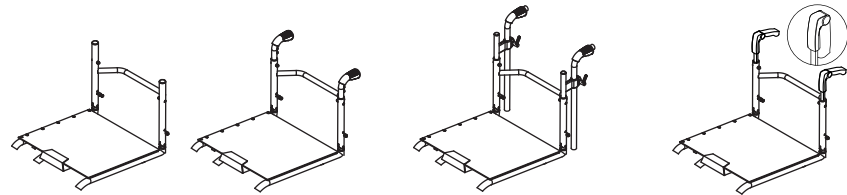

Pushing handles ⑤

1. ☐ Without
   ☐ Fixed pushing handles
   ☐ Height adjustable pushing handles **$177.00**
   ☐ Foldable pushing handles **$385.00**

Distance between the hub centre and back-rest ⑥

1. ☐ 9 cm (standard) ☐ 7 cm
   ☐ 0 cm (biamputated) ☐ 11 cm
   ☐ 3 cm ☐ 12 cm
   ☐ 5 cm

Back-rest tilt ⑦

1. ☐ 89°
   ☐ 91° (standard)
   ☐ 93°