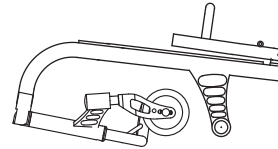

Dealer

Key

☐ standard

☐ option

☐ **EOS³ FIX**

$5,160.00 Basic Price

☐ **EOS³ ADJ**

$5,370.00 Basic Price

L Seat width	☐ 34 ☐ 36 ☐ 38 ☐ 40 ☐ 42 ☐ 44
P Seat depth	☐ 36 ☐ 38 ☒ 40 ☐ 42 ☐ 44 ☐ 46
HS Back-rest height	☐ 27 ☐ 29 ☐ 31 ☐ 33 ☐ 35 ☐ 37 ☐ 39 ☐ 41
HA Front seat/floor height	☐ 46 ☐ 48 ☐ 50
HP Rear seat/floor height	☐ 40 ☐ 42 ☐ 44 ☐ 46 ☐ 48
DP Foot-rest/seat distance	☐ 37 ☐ 39 ☐ 41 ☐ 43 ☐ 45 ☐ 47 ☐ 49

cm

EOS³
HINGED