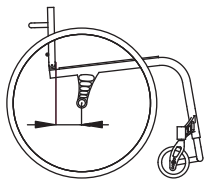

Tubular single titanium foot-rest ④

- Open
 Carbon fibre closed **\$113.00**
 Tilt adjustable Carbon fibre closed **\$210.00**

Pushing handles ⑤

- Without
 Fixed pushing handles
 Height adjustable pushing handles **\$177.00**
 Foldable pushing handles **\$385.00**

Distance between the hub centre and back-rest ⑥

- 9 cm (standard) 7 cm
 0 cm (biamputated) 11 cm
 3 cm 12 cm
 5 cm

Back-rest tilt ⑦

- 89°
 91° (standard)
 93°

Front frame opening ⑧

- 83° A = 14 cm (standard)
 75° A = 19 cm

Rear wheel camber ⑨

- 1° 2°
 3° 4°

Side guards ⑩

- Aluminium with carbon fibre wing
 Detachable **\$280.00**
 Aluminium with straight carbon fibre **\$175.00**
 Detachable **\$350.00**

Height adjustable from 22 to 28cm "L" arm-rest, detachable ⑪

- \$210.00**
 Tip-up **\$74.00**
Elbow-rest
 Tubular
 Straight (26 cm long)
 Classic (23 cm long)
 Classic (30 cm long)

Locks ⑫

- Scissor lock
 Standard lock
 Pull lock

Revolving anti-tip device ⑬

- Right **\$172.00**
 Left **\$172.00**