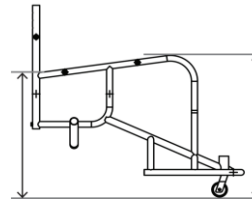

 300 mm 330 mm 360 mm

Frame length

520 mm

XY530 Option 2

Front frame height = 500mm
Rear frame height = 400mm

Wheels

 24" XY420 25" XY430

Seat width (inside of sides)

 370 mm 400 mm 440 mm

Seat length

 360 mm 390 mm 430 mm

Frame length

580 mm

XY540 Option 3

Front frame height = 500mm
Rear frame height = 440mm

Wheels

 24" XY420 25" XY430

Seat width (inside of sides)

 370 mm 400 mm 440 mm

Seat length

 360 mm 390 mm 430 mm

Frame length

580 mm

XY550 Option 4

Front frame height = 530mm
Rear frame height = 530mm

*Aluminium seat plate & 5cm Plastazote cushion

Wheels

 26" XY440 700c XY450

Seat width (inside of sides)

 370 mm 400 mm 440 mm

Seat length

 360 mm 390 mm 430 mm