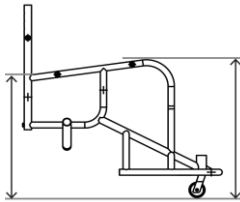

- Aluminium sideguards
- Height, angle and length adjustable footrest
- Quick release single anti-tip basketball style - height adjustable
- 5cm medium density foam cushion*
- Cross laced wire spoke wheels complete with aluminium hard anodized hand rim & kenda tire
- 72mm castor wheels in extruded forks
- Adjustable seat and backrest upholstery (black)*
- Calf strap & foot strap
- Adjustable height backrest 250-300mm (25mm increments)
- 18° camber angle
- 130mm centre of gravity (adjustable +/- 50mm) (Maximum 180mm)

Key Product Measurements

XY520 Option 1 (Kids)

Front frame height = 480mm
Rear frame height = 420mm

Wheels

 22" XY415 24" XY420 25" XY430

Seat width (inside of sides)

 340 mm 370 mm

Seat length

 300 mm 330 mm 360 mm

Frame length

520 mm

XY530 Option 2

Front frame height = 500mm
Rear frame height = 400mm

Wheels

 24" XY420 25" XY430

Seat width (inside of sides)