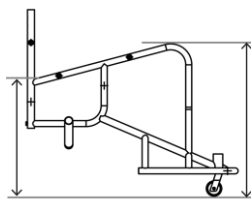

- Aluminium sideguards
- Height, angle and length adjustable footrest
- Quick release single anti-tip basketball style - height adjustable
- 5cm medium density foam cushion*
- Cross laced wire spoke wheels complete with aluminium hard anodized hand rim & kenda tire
- 72mm castor wheels in extruded forks
- Adjustable seat and backrest upholstery (black)*
- Calf strap & foot strap
- Adjustable height backrest 250-300mm (25mm increments)
- 18° camber angle
- 130mm centre of gravity (adjustable +/- 50mm) (Maximum 180mm)

Key Product Measurements

XY520 Option 1 (Kids)

Front frame height = 480mm
Rear frame height = 420mm

Wheels

 22" XY415 24" XY420 25" XY430

Seat width (inside of sides)

 340 mm 370 mm

Seat length

 300 mm 330 mm 360 mm

Frame length

520 mm

XY530 Option 2

Front frame height = 500mm
Rear frame height = 400mm

Wheels

 24" XY420 25" XY430

Seat width (inside of sides)

 370 mm 400 mm 440 mm

Seat length

 360 mm 390 mm 430 mm

Frame length

580 mm

XY540 Option 3

Front frame height = 500mm
Rear frame height = 440mm

Wheels