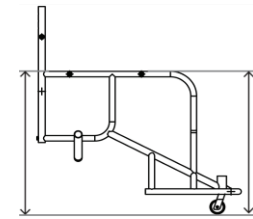

 370 mm 400 mm 440 mm

Seat length

 360 mm 390 mm 430 mm

Frame length

580 mm

XY540 Option 3

Front frame height = 500mm
Rear frame height = 440mm

Wheels

 24" XY420 25" XY430

Seat width (inside of sides)

 370 mm 400 mm 440 mm

Seat length

 360 mm 390 mm 430 mm

Frame length

580 mm

XY550 Option 4

Front frame height = 530mm
Rear frame height = 530mm

*Aluminium seat plate & 5cm Plastazote cushion

Wheels

 26" XY440 700c XY450

Seat width (inside of sides)

 370 mm 400 mm 440 mm

Seat length

 360 mm 390 mm 430 mm