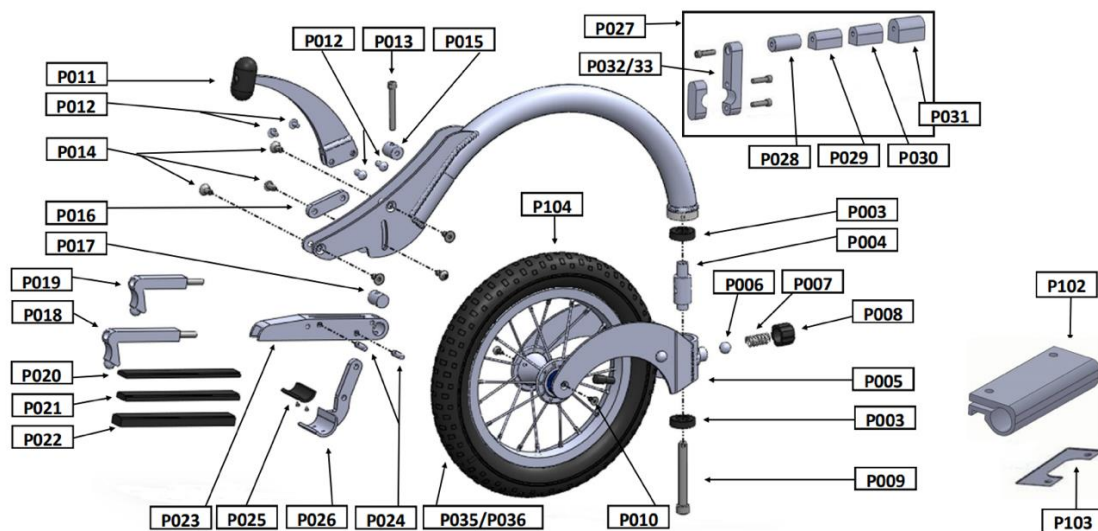

FreeWheel Parts Dealer Pricing

SKU	Product	MSRP
1FW-P003	Bearing	\$8.00 CAD
1FW-P004	Bushing	\$ 11.00 CAD
1FW-P005	Fork	\$ 115 CAD
1FW-P006	Ball	\$ 4.00 CAD
1FW-P007	Spring	\$ 6.00 CAD
1FW-P008	Cap/Knob	\$ 8.00 CAD
1FW-P009	Steering Stem Bolt	\$ 8.00 CAD
1FW-P010	Axle Screws (2)	\$ 6.00 CAD
1FW-P011	Handle Knob Only	\$ 8.00 CAD
1FW-P012	Sex Bolts	\$ 7.00 CAD
1FW-P013	Angle Adjust Bolt	\$ 7.00 CAD
1FW-P014	Screw Set (6)	\$ 11.00 CAD
1FW-P015	Barrel A	\$ 8.00 CAD

1FW-P016	Link	\$ 10.00 CAD
1FW-P017	Barrel B in Brick	\$ 8.00 CAD
1FW-P018	Rear End – LONG	\$ 20.00 CAD
1FW-P019	Rear End- SHORT	\$ 15.00 CAD
1FW-P020	Flat Shim – Thing	\$ 6.00 CAD
1FW-P021	Flat Shim – Medium	\$ 7.00 CAD
1FW-P022	Flat Shim – Thick	\$ 8.00 CAD
1FW-P023	Brick	\$ 56.00 CAD
1FW-P024	Pivot Pins (2)	\$ 8.00 CAD
1FW-P025	Cup Shim w/ Screws	\$ 11.00 CAD
1FW-P026	Clamp	\$ 45.00 CAD
1FW-P027	Complete Perch Set	\$ 87.00 CAD
1FW-P028	Perch Post – Round	\$ 13.00 CAD
1FW-P029	Perch Post – Small D	\$ 13.00 CAD
1FW-P030	Perch Post – Med D	\$ 13.00 CAD
1FW-P031	Perch Post – Large D	\$ 14.00 CAD
1FW-P032	Perch Clamp	\$ 42.00 CAD
1FW-P033	Perch Clamp – Q7	\$ 53.00 CAD
1FW-P034	Custom Perch Clamp (34A-1" / 34B-7/8")	\$ 49.00 CAD
1FW-P035	Tube	\$ 14.00 CAD
1FW-P036	Air Tire (Only)	\$ 31.00 CAD
1FW-P100	Panthera Set – Shims/Perch Post	\$ 34.00 CAD
1FW-P101	Panthera Cup Shim Only	\$ 11.00 CAD
1FW-P102	TiLite Modified Clamp/ Shim/Screws	\$ 67.00 CAD
1FW-P103	TiLite Plastic Shim Only	\$ 14.00 CAD
1FW-P104	Wheel/Axle Assembly (no tire)	\$ 109.00 CAD
1FW-P105	Tilite Pilot Footrest	\$ 150.00 CAD