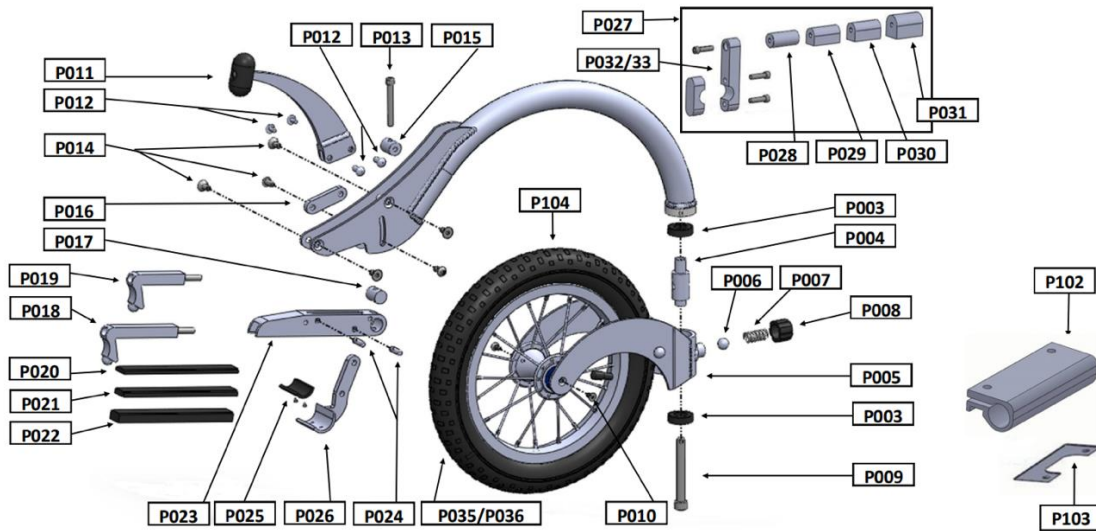

## FreeWheel Parts Dealer Pricing

SKU	Product	MSRP
1FW-P003	Bearing	\$8.00 CAD
1FW-P004	Bushing	\$ 11.00 CAD
1FW-P005	Fork	\$ 115 CAD
1FW-P006	Ball	\$ 4.00 CAD
1FW-P007	Spring	\$ 6.00 CAD
1FW-P008	Cap/Knob	\$ 8.00 CAD
1FW-P009	Steering Stem Bolt	\$ 8.00 CAD
1FW-P010	Axle Screws (2)	\$ 6.00 CAD
1FW-P011	Handle Knob Only	\$ 8.00 CAD
1FW-P012	Barrel Bolts	\$ 7.00 CAD
1FW-P013	Angle Adjust Bolt	\$ 7.00 CAD
1FW-P014	Screw Set (6)	\$ 11.00 CAD
1FW-P015	Barrel A	\$ 8.00 CAD

1FW-P016	Link	\$ 10.00 CAD
1FW-P017	Barrel B in Brick	\$ 8.00 CAD
1FW-P018	Rear End – LONG	\$ 20.00 CAD
1FW-P019	Rear End- SHORT	\$ 15.00 CAD
1FW-P020	Flat Shim – Thing	\$ 6.00 CAD
1FW-P021	Flat Shim – Medium	\$ 7.00 CAD
1FW-P022	Flat Shim – Thick	\$ 8.00 CAD
1FW-P023	Brick	\$ 56.00 CAD
1FW-P024	Pivot Pins (2)	\$ 8.00 CAD
1FW-P025	Cup Shim w/ Screws	\$ 11.00 CAD
1FW-P026	Clamp	\$ 45.00 CAD
1FW-P027	Complete Perch Set	\$ 87.00 CAD
1FW-P028	Perch Post – Round	\$ 13.00 CAD
1FW-P029	Perch Post – Small D	\$ 13.00 CAD
1FW-P030	Perch Post – Med D	\$ 13.00 CAD
1FW-P031	Perch Post – Large D	\$ 14.00 CAD
1FW-P032	Perch Clamp	\$ 42.00 CAD
1FW-P033	Perch Clamp – Q7	\$ 53.00 CAD
1FW-P034	Custom Perch Clamp (34A-1" / 34B-7/8")	\$ 49.00 CAD
1FW-P035	Tube	\$ 14.00 CAD
1FW-P036	Air Tire (Only)	\$ 31.00 CAD
1FW-P100	Panthera Set – Shims/Perch Post	\$ 34.00 CAD
1FW-P101	Panthera Cup Shim Only	\$ 11.00 CAD
1FW-P102	TiLite Modified Clamp/ Shim/Screws	\$ 67.00 CAD
1FW-P103	TiLite Plastic Shim Only	\$ 14.00 CAD
1FW-P104	Wheel/Axle Assembly (no tire)	\$ 109.00 CAD
1FW-P105	Tilite Pilot Footrest	\$ 150.00 CAD
1FW-CU01	Custom Long RE-1" Extension	\$ 76.00 CAD
1FW-CU02	Modified D - For Riser footplate	\$ 38.00 CAD