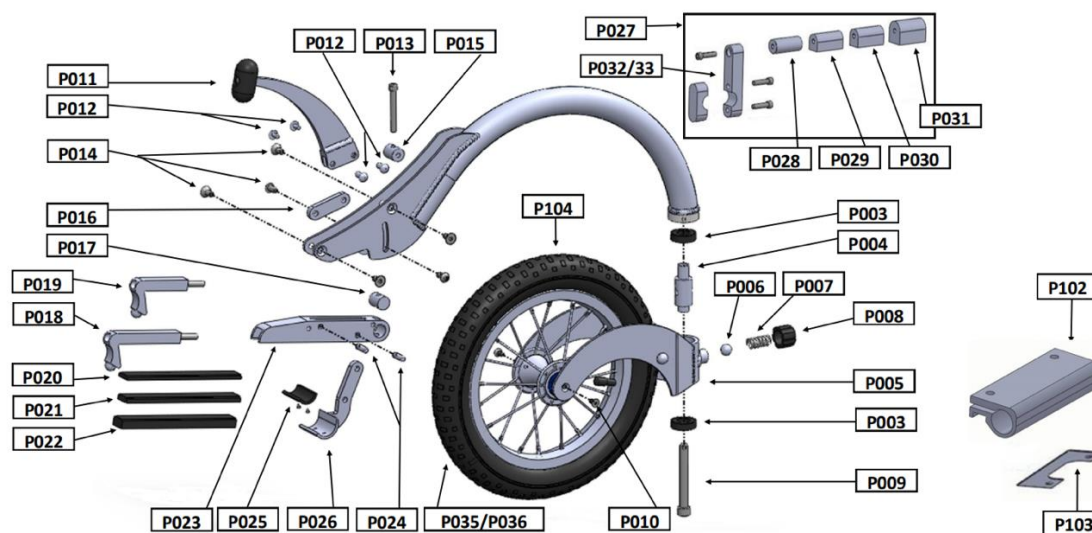

FreeWheel Parts Pricing

SKU	Product	MSRP
1FW-P003	Bearing	\$8.00 CAD
1FW-P004	Bushing	\$ 11.00 CAD
1FW-P005	Fork	\$ 115 CAD
1FW-P006	Ball	\$ 4.00 CAD
1FW-P007	Spring	\$ 6.00 CAD
1FW-P008	Cap/Knob	\$ 8.00 CAD
1FW-P009	Steering Stem Bolt	\$ 8.00 CAD
1FW-P010	Axle Screws (2)	\$ 6.00 CAD
1FW-P011	Handle Knob Only	\$ 8.00 CAD
1FW-P012	Barrel Bolts	\$ 7.00 CAD
1FW-P013	Angle Adjust Bolt	\$ 7.00 CAD
1FW-P014	Screw Set (6)	\$ 11.00 CAD
1FW-P015	Barrel A	\$ 8.00 CAD

1FW-P016	Link	\$ 10.00 CAD
1FW-P017	Barrel B in Brick	\$ 8.00 CAD
1FW-P018	Rear End – LONG	\$ 20.00 CAD
1FW-P019	Rear End- SHORT	\$ 15.00 CAD
1FW-P020	Flat Shim – Thing	\$ 6.00 CAD
1FW-P021	Flat Shim – Medium	\$ 7.00 CAD
1FW-P022	Flat Shim – Thick	\$ 8.00 CAD
1FW-P023	Brick	\$ 56.00 CAD
1FW-P024	Pivot Pins (2)	\$ 8.00 CAD
1FW-P025	Cup Shim w/ Screws	\$ 11.00 CAD
1FW-P026	Clamp	\$ 45.00 CAD
1FW-P027	Complete Perch Set	\$ 87.00 CAD
1FW-P028	Perch Post – Round	\$ 13.00 CAD
1FW-P029	Perch Post – Small D	\$ 13.00 CAD
1FW-P030	Perch Post – Med D	\$ 13.00 CAD
1FW-P031	Perch Post – Large D	\$ 14.00 CAD
1FW-P032	Perch Clamp	\$ 42.00 CAD
1FW-P033	Perch Clamp – Q7	\$ 53.00 CAD
1FW-P034	Custom Perch Clamp (34A-1" / 34B-7/8")	\$ 49.00 CAD
1FW-P035	Tube	\$ 14.00 CAD
1FW-P036	Air Tire (Only)	\$ 31.00 CAD
1FW-P100	Panthera Set – Shims/Perch Post	\$ 34.00 CAD
1FW-P101	Panthera Cup Shim Only	\$ 11.00 CAD
1FW-P102	TiLite Modified Clamp/ Shim/Screws	\$ 67.00 CAD
1FW-P103	TiLite Plastic Shim Only	\$ 14.00 CAD
1FW-P104	Wheel/Axle Assembly (no tire)	\$ 109.00 CAD
1FW-P105	Tilite Pilot Footrest	\$ 150.00 CAD
1FW-CU01	Custom Long RE-1" Extension	\$ 76.00 CAD
1FW-CU02	Modified D - For Riser footplate	\$ 38.00 CAD