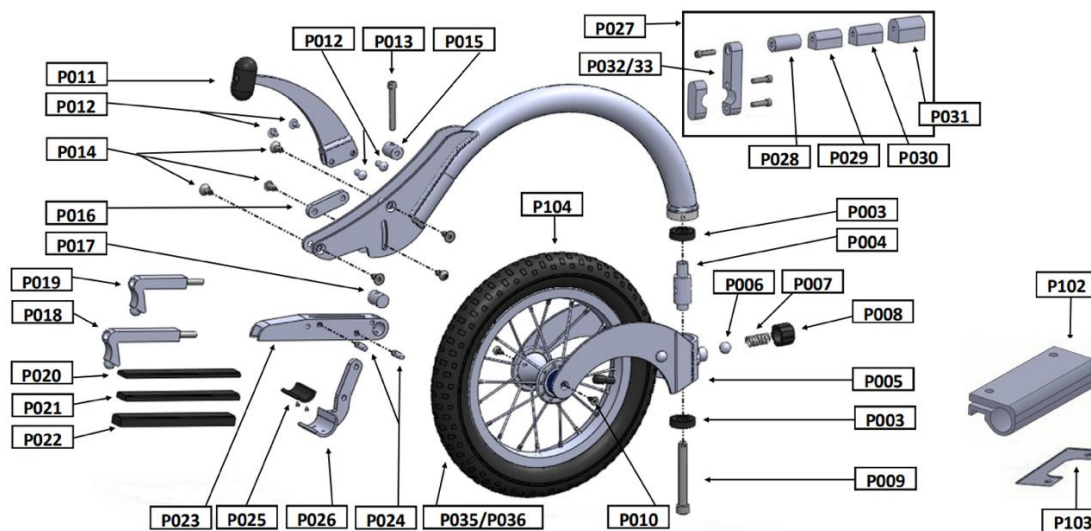

FreeWheel Parts Pricing

SKU	Product	MSRP
LS-RepairKit001	P006, P007, P008 Ball, Spring & Cap Kit	\$42.00 CAD
LS-RepairKit002	P009, P003(2), P004 Steering Stem Bolt, 2 Bearings, Bushing	\$ 84.00 CAD
LS-RepairKit003	P019, P018 Short & Long Rear End Replacement Kit	\$ 56.00 CAD
LS-RepairKit004	P020, P021, P022 Thin, Medium & Thick Shims	\$ 84.00 CAD
LS-RepairKit005	P014, P012 Screw Replacement Kit	\$ 42.00 CAD
LS-RepairKit006	P025, P026 Cup Shim & Clamp Kit	\$ 73.00 CAD
LS-RepairKit007	P011, P016, P012, P024 Handle Replacement Kit	\$ 73.00 CAD
LS-RepairKit008	P013, P014, P015, P017 Height Adjustment Bolt Replaceent Kit	\$ 56.00 CAD
LS-RepairKit009	P027 Complete Perch Set	\$ 98.00 CAD
LS-RepairKit0010	P023, P024 Brick Replacement Kit	\$ 136.00 CAD
LS-CU01	Custom Long RE-1" Extension	\$ 76.00 CAD
LS-CU02	Freewheel Modified D - For Riser footplate	\$ 38.00 CAD
LS-P005	Fork	\$ 112.00 CAD

LS-P010	Axel Screws (2)	\$ 10.00 CAD
LS-P031	Perch Post - Large D	\$ 14.00 CAD
LS-P033	Perch Clamp - Q7	\$ 53.00 CAD
LS-P034	Custom Perch Clamp (34A-1"/34B-7/8")	\$ 49.00 CAD
LS-P035	Tube	\$ 14.00 CAD
LS-P036	Air Tire (Only)	\$ 31.00 CAD
LS-P100	Panthera Set - Shims/Perch Post	\$ 38.00 CAD
LS-P101	Panthera Cup Shim Only	\$ 11.00 CAD
LS-P102	TiLite Modified Clamp/Shim//Screws	\$ 67.00 CAD
LS-P103	TiLite Plastic Shim Only	\$ 14.00 CAD
LS-P104	Wheel/Axle Assembly (no tire)	\$ 109.00 CAD
LS-P105	Tilot Pilot Adaptor	\$ 78.00 CAD
LS-P000	Freewheel Frame	\$ 418.00 CAD