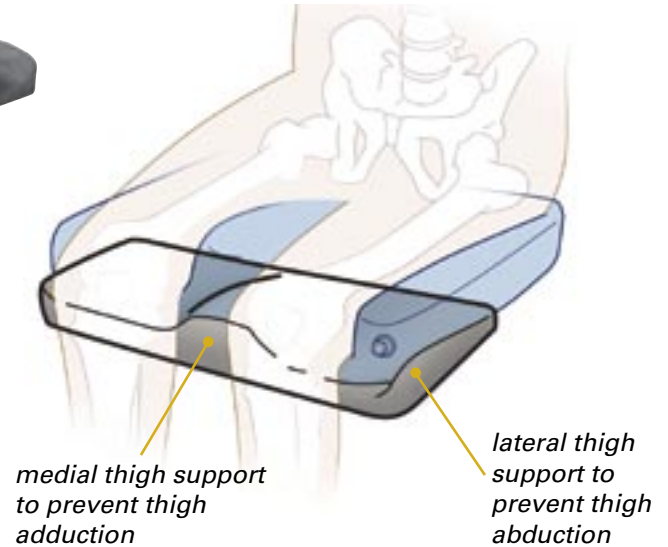

VARILITE Wave Positioning Support Comparison Chart

	Lateral Pelvic Support	Posterior Pelvic Support	Lateral Thigh Support	Medial Thigh Support	Firm Base of Support
CPW (Contoured Positioning Wedge)			•	•	
LPB (Lateral Positioning Base)	•	•	•		•
CPB (Contoured Positioning Base)	•	•	•	•	•

Wave CPW (Contoured Positioning Wedge)

Wave CPW provides exceptional positioning of the lower extremities for enhanced sitting posture.

1. Wave Contoured Positioning Wedge

Lateral thigh supports position the lower extremities and prevent unwanted abduction of the thighs. Medial thigh support provides the correct amount of abduction to prevent unwanted adduction of the thighs. The Wave CPW increases the weight-bearing load on the back of the thighs and decreases the load on the buttocks, without changing the seat-to-back angle. The closed-cell foam CPW will not absorb fluid and is resistant to bacteria.

2. Air-Foam Floatation Cushion

3. Cover

Wave CPW

Wave LPB (Lateral Positioning Base)

Wave LPB provides a solid base of support and a high degree of pelvic and lower extremity lateral positioning.

1. Wave Lateral Positioning Base

Lateral pelvic supports, located posterior to the greater trochanters, provide lateral stability that maintains the pelvis in the center of the seat. Lateral thigh supports position the lower extremities and prevent unwanted abduction of the thighs. The Wave LPB provides a firm foundation for postural stability and discourages chair upholstery from slinging. The closed-cell foam LPB will not absorb fluid and is resistant to bacteria.