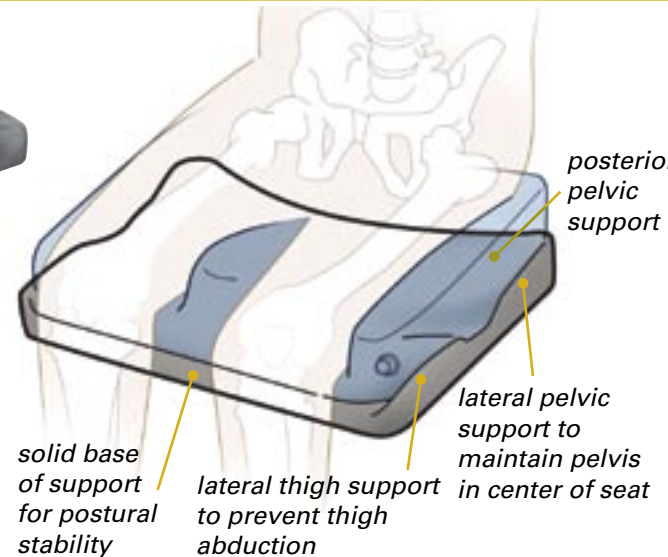

Wave CPW (Contoured Positioning Wedge)

Wave CPW provides exceptional positioning of the lower extremities for enhanced sitting posture.

1. Wave Contoured Positioning Wedge

Lateral thigh supports position the lower extremities and prevent unwanted abduction of the thighs. Medial thigh support provides the correct amount of abduction to prevent unwanted adduction of the thighs. The Wave CPW increases the weight-bearing load on the back of the thighs and decreases the load on the buttocks, without changing the seat-to-back angle. The closed-cell foam CPW will not absorb fluid and is resistant to bacteria.

2. Air-Foam Floatation Cushion

3. Cover

Wave CPW

Wave LPB (Lateral Positioning Base)

Wave LPB provides a solid base of support and a high degree of pelvic and lower extremity lateral positioning.

1. Wave Lateral Positioning Base

Lateral pelvic supports, located posterior to the greater trochanters, provide lateral stability that maintains the pelvis in the center of the seat. Lateral thigh supports position the lower extremities and prevent unwanted abduction of the thighs. The Wave LPB provides a firm foundation for postural stability and discourages chair upholstery from slinging. The closed-cell foam LPB will not absorb fluid and is resistant to bacteria.

2. Air-Foam Floatation Cushion

3. Cover

Wave LPB

Wave CPB (Contoured Positioning Base)

Wave CPB provides a solid base of support and a high degree of pelvic and lower extremity lateral and medial positioning.