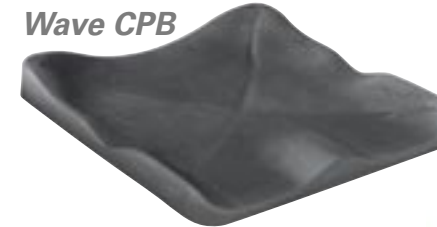

2. Air-Foam Floatation Cushion

3. Cover

Wave CPB