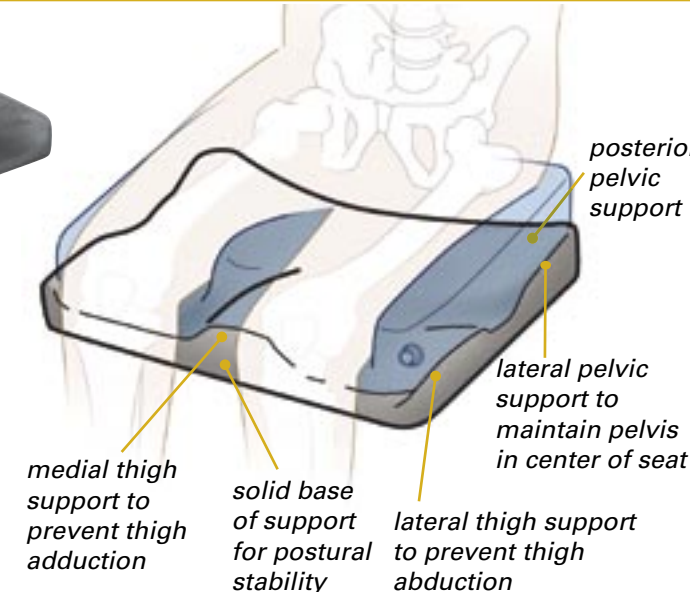

*Cover is shown with cut-away for illustration purposes only.